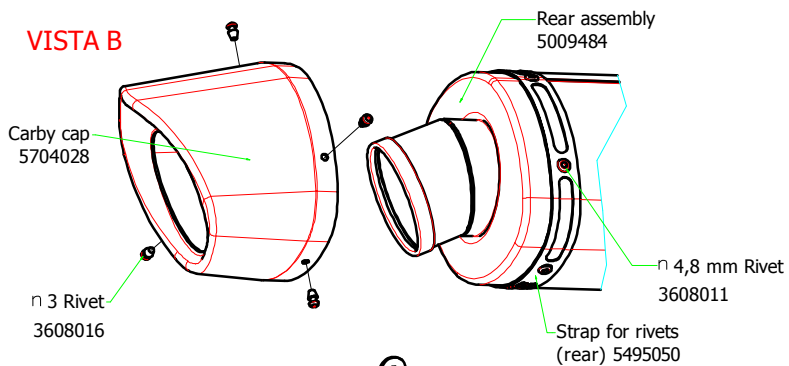

Honda CBR 600 RR '13/16

71075CKR Full System Maxi Race Tech "EVO" ABS

71093CKR Full System Maxi Race Tech "EVO" NO ABS

VISTA B

VISTA A